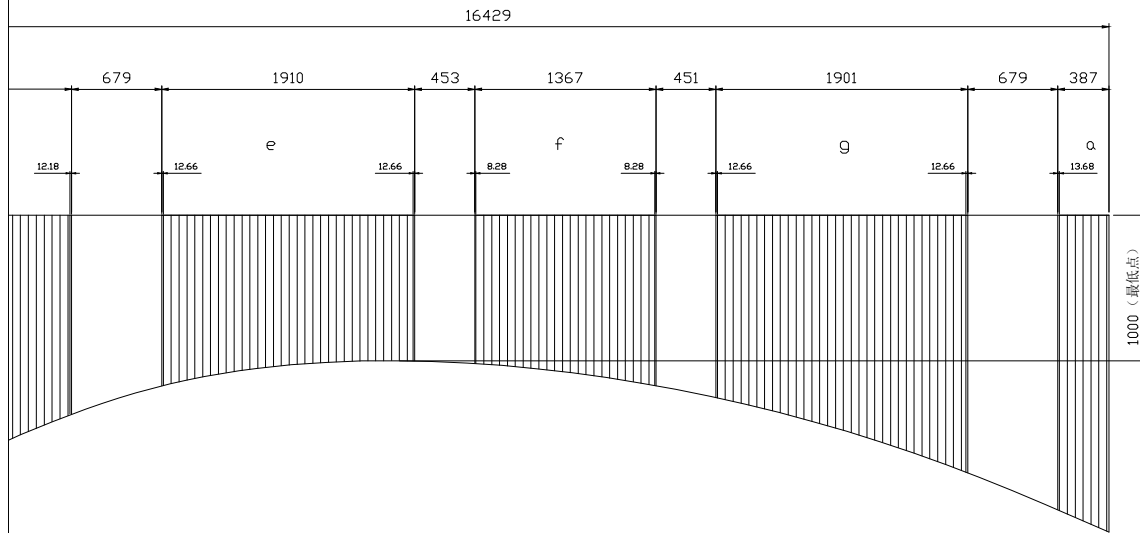

Inner Channel Expansion dwg

Outer Channel Expansion dwg

	ARGGER CREATIVE WEAVE CO., LTD.	
	DRAWING NO. BG-RZ-20.3.11	
MATERIAL	TYPE	REV
SS304	Decorative Mesh	
DRAWN/DATE	CHECKED/DATE	APPROVED/DATE
Luan/3.11.2020	Luan/3.11.2020	Luan/3.11.2020
DO NOT MEASURE THE DIMENSIONS.		UNIT: mm