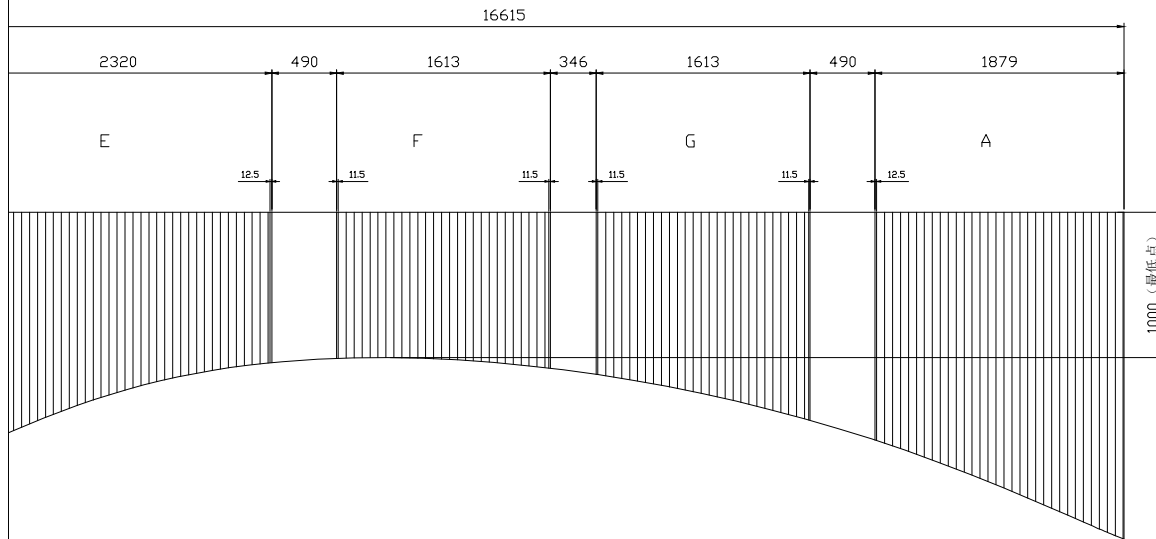

Inner Channel Expansion dwg

Outer Channel Expansion dwg

	ARGGER CREATIVE WEAVE CO., LTD.	
	DRAWING NO. BG-RZ-20.3.11	
MATERIAL	TYPE	REV
SS304	Decorative Mesh	
DRAWN/DATE	CHECKED/DATE	APPROVED/DATE
Luan/3.11.2020	Luan/3.11.2020	Luan/3.11.2020
DO NOT MEASURE THE DIMENSIONS.		UNIT: mm