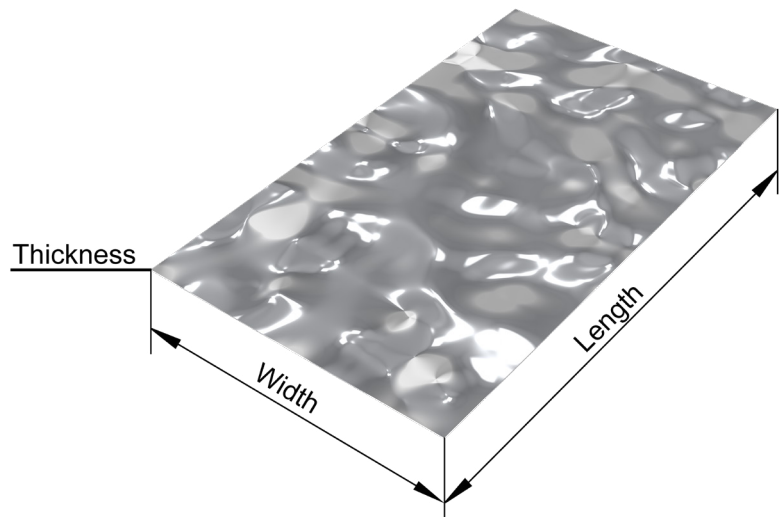

M=1:1

Poseidon-F

On this data sheet you find any information with regard to our standard meshes.
If you have further questions, please do not hesitate to contact us.

ARGGER

ARGGER

Poseidon-F

Plate

SPACE

WEAVING INFINITE POSSIBILITIES

POSEIDON-F

Poseidon-F is widely used in hotels, restaurants, walls and ceilings. It has large area bright silver flowing water ripples on the surface, which makes the whole space bright and transparent.

SPECIFICATION

<i>Material</i>	stainless steel 304, 316
<i>Thickness</i>	0.3–3.0 mm
<i>Width</i>	1219 mm or customized
<i>Length</i>	2438 mm, 3048 mm or customized
<i>Color</i>	silver, gold, rose gold, champagne, copper, black, blue, purple
<i>Open area</i>	0%