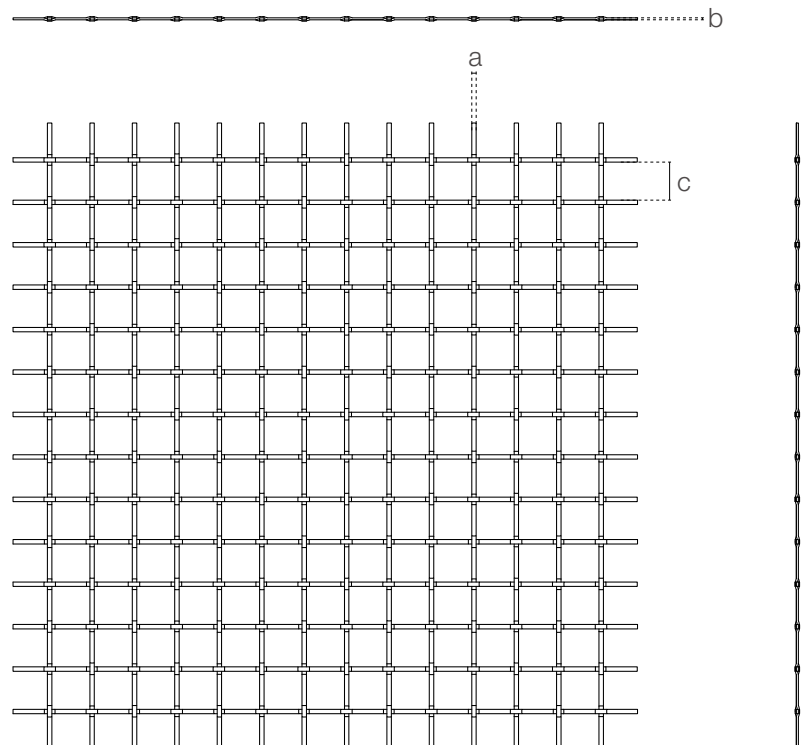

#### SPECIFICATION

<i>Material</i>	SS304/SS316
<i>Surface finish</i>	Baking varnish and plating
<i>Flat wire width (a)</i>	3.2 mm
<i>Flat wire thickness (b)</i>	1.5 mm
<i>Aperture (c)</i>	27.5 mm
<i>Open area</i>	78.83%
<i>Weight</i>	2.6 kg/m <sup>2</sup>
<i>Color</i>	Natural colors, bronze, antique brass and brass