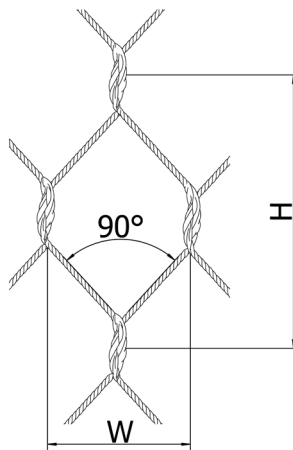

## GORDIUS-2020

Gordius-2020 is made up of multiple parallel pairs of wire cables connected to each other through braided knots. It can be used under harsh conditions and nearly requires no maintenance during using.

### SPECIFICATION

<i>Material</i>	stainless steel
<i>Rope diameter</i>	1.0–5.0 mm
<i>Construction</i>	7 × 7, 7 × 19, etc.
<i>Mesh shape (standard)</i>	diamond with mesh angle 90 degree.
<i>Height(H)</i>	20–300 mm
<i>Width (W)</i>	20–300 mm
<i>Minimum tensile breaking loads</i>	0.5–20.6 KN.
<i>Light transmission</i>	78% – 99%.
<i>Open area</i>	variable.